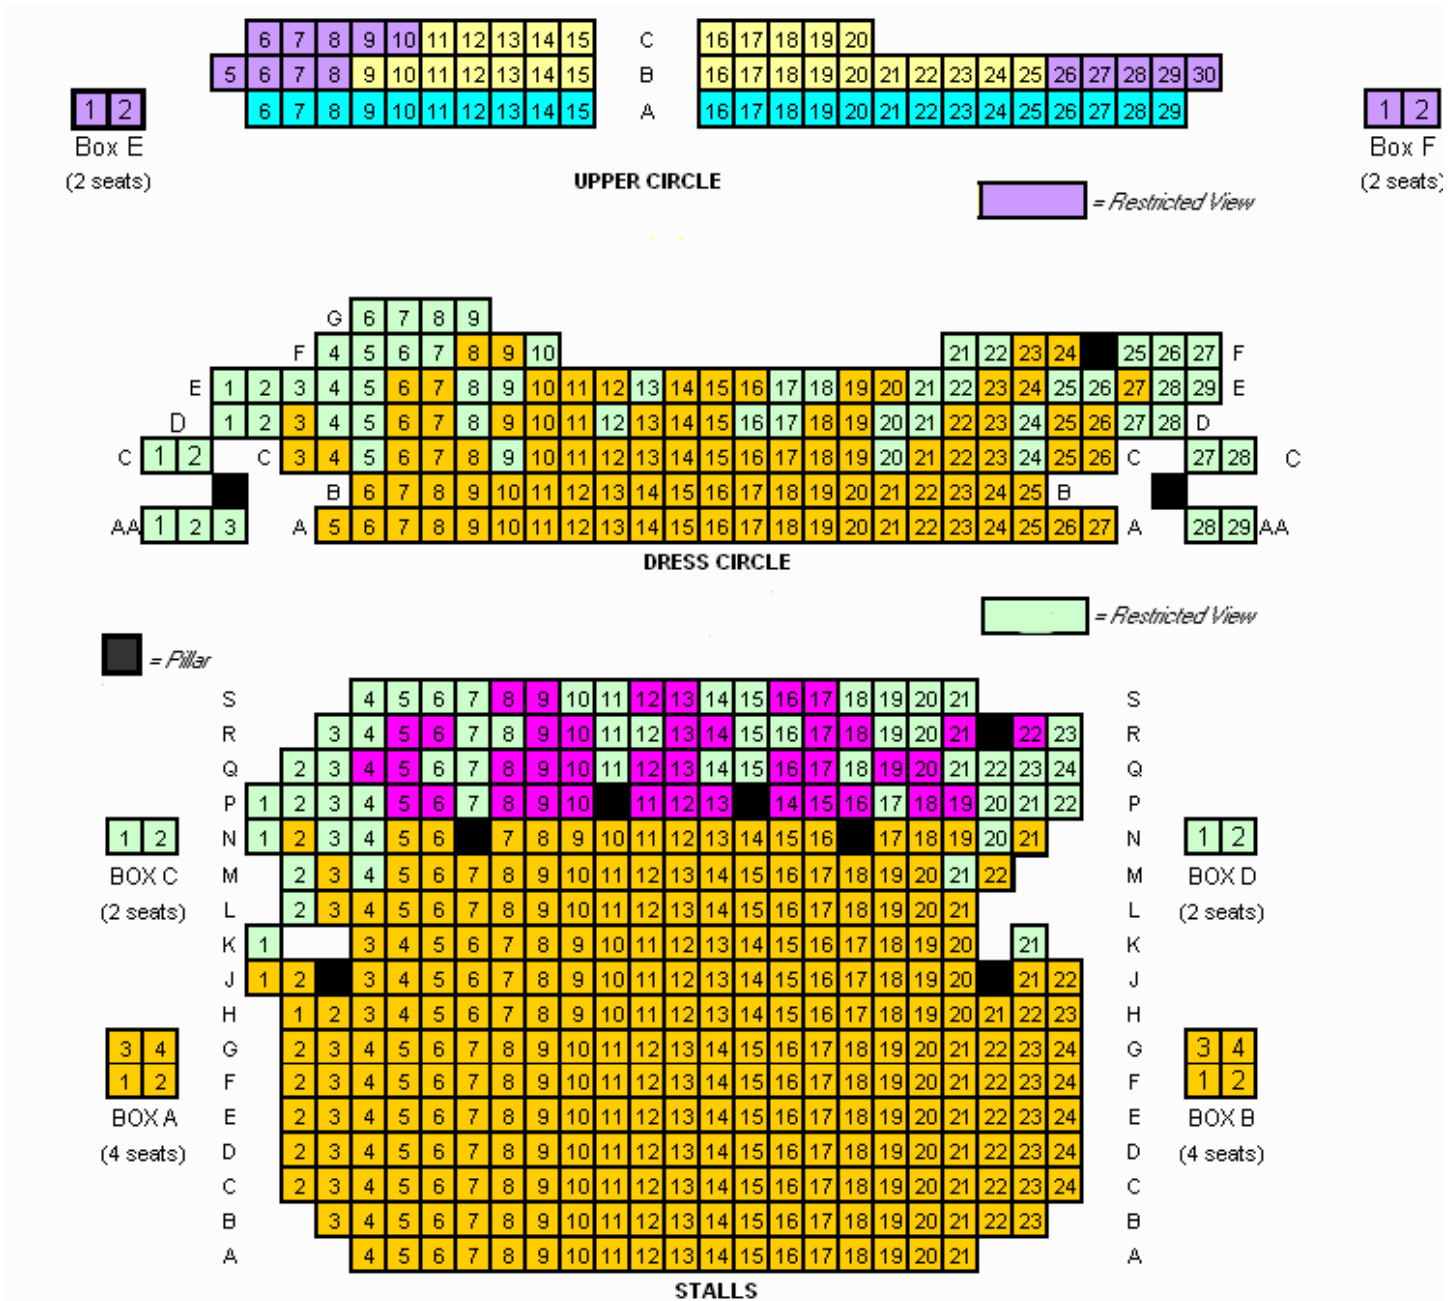

the london theatre guide online

Download the london theatre guide online

Our software is
100% SAFE
to download!

Spyware Free
Adware Free
Virus Free

100%
GUARANTEE
VIRUS FREE SOFTWARE

Musicals and theatre in London Your guide to plays and musicals in the West End and the best of. free-standing Yard is the best bet for those after complete.

. the FREE fortnightly printed booklet. and is produced by the Society of London Theatre. Official London Theatre Guide in locations.

A-London-Guide.com, Your London Visitor guide. Plays 47 Recommended Theatre 40 Drama 35 London Attractions 33 Musical Theatre 29 Free Meal 27 Theatre with.

Theatre on line. MON COMPTE. Mon espace personnel. Ma liste d'envies; Mon espace adhérent; Mes commentaires et notes; Mes commandes; Mes avoirs; Modifier mon profil;

The New London Theatre is located on Drury Lane and is currently showing War. independent guide to London Theatre. Search. Main menu. Skip to primary content. Home.

Latest news, reviews, and listings from London s Theatreland. Including Seating plans, maps, and tickets.